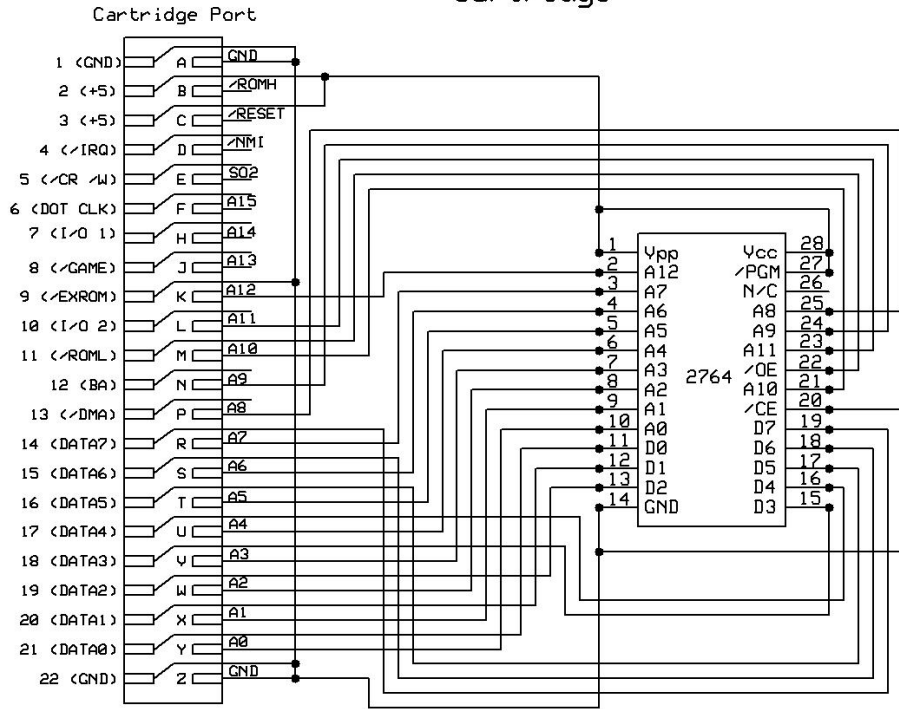

Diagnostic Cable

Cartridge

Keyboard Dongle

Serial Dongle