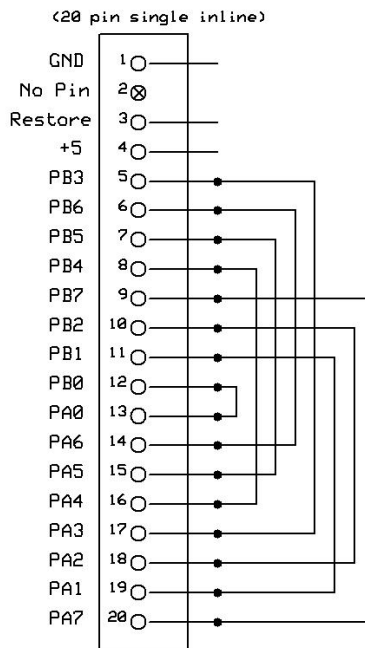

Keyboard Dongle