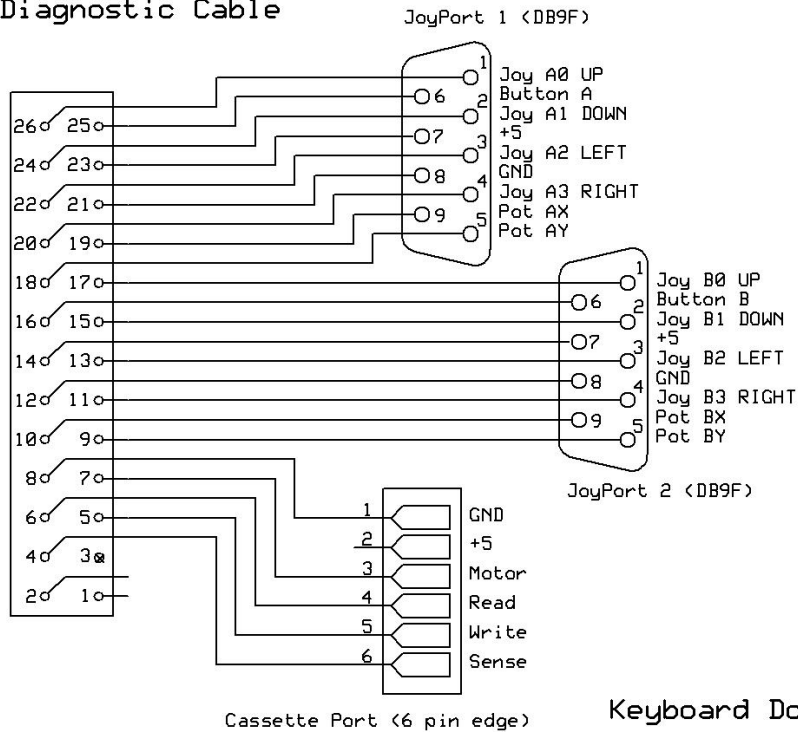

## User Port Cartridge

C1, C2 & C3 are .1 uF, 16v capacitors

C64 Diagnostic Cartridge

User Port Cartridge

Peter Schepers

Rev 1.0  
Aug 3, 2009

Page 1 of 2

# Diagnostic Cable

# Cartridge