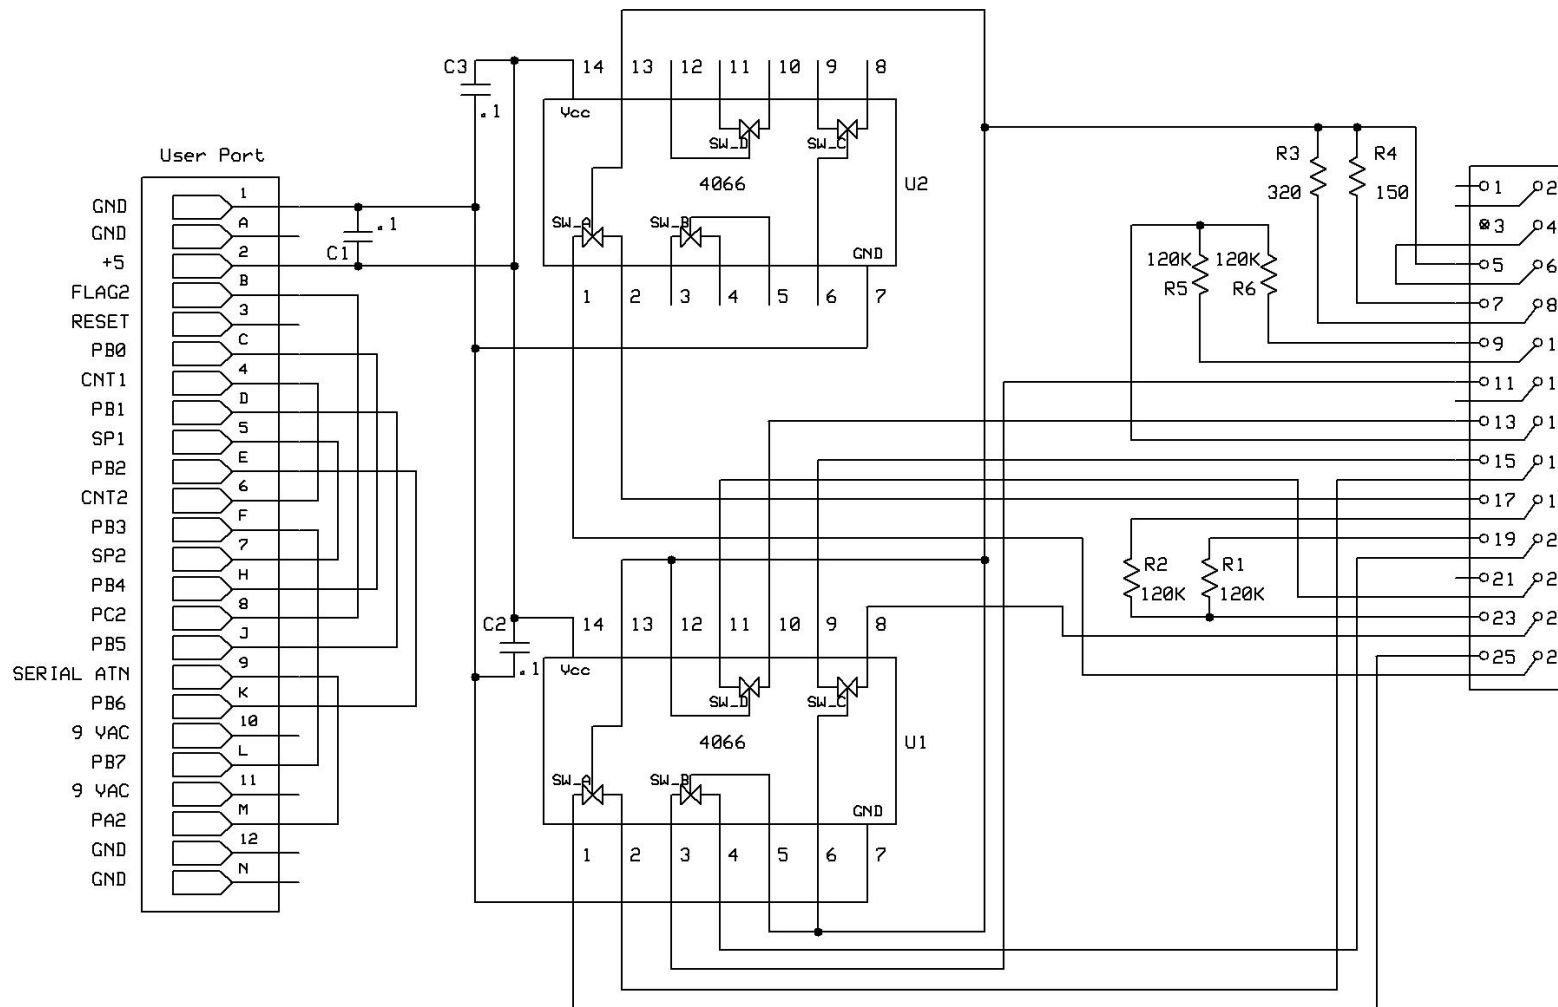

## User Port Cartridge

C1, C2 & C3 are .1 uF, 16v capacitors

C64 Diagnostic Cartridge

User Port Cartridge

Peter Schepers

Rev 1.0  
Aug 3, 2009

Page 1 of 2

# Diagnostic Cable

# Cartridge